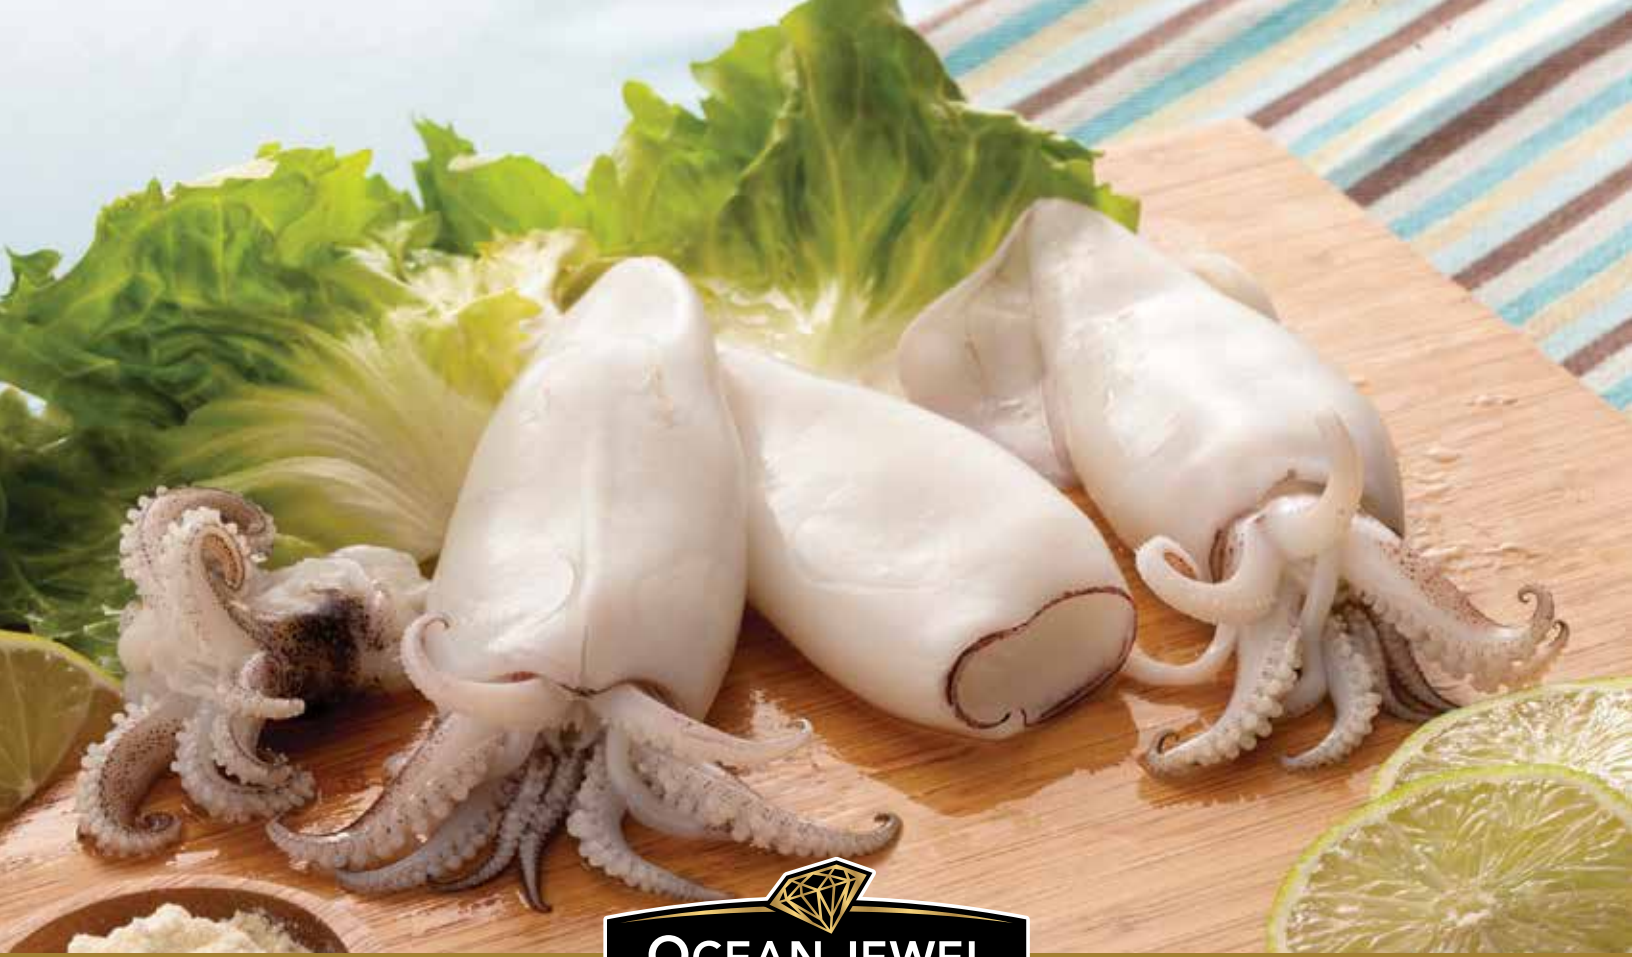

Squid Rings

Ocean Jewel® Calamari Rings are a consumer favourite.

- HIGHLIGHTS:**
- Fully cleaned with wing meat removed to minimize prep time
 - Evenly sized for consistent cooking

CHEF'S TIP: These Calamari Rings can be grilled or breaded and served with sauce, or as an entrée a top of vegetables, grains or pastas.

Code	SCC Code	Description	Count/Size	Origin	Brand	Pack	Size
SF03697	30059371789954	Rings, Todarodes/Illex, IQF	Random	China	Ocean Jewel	4 x 5 lb	20 lb

Squid - Whole, Cleaned

Ocean Jewel® Whole, Cleaned Loligo Squid are a popular staple in many parts of the world and a popular seafood appetizer.