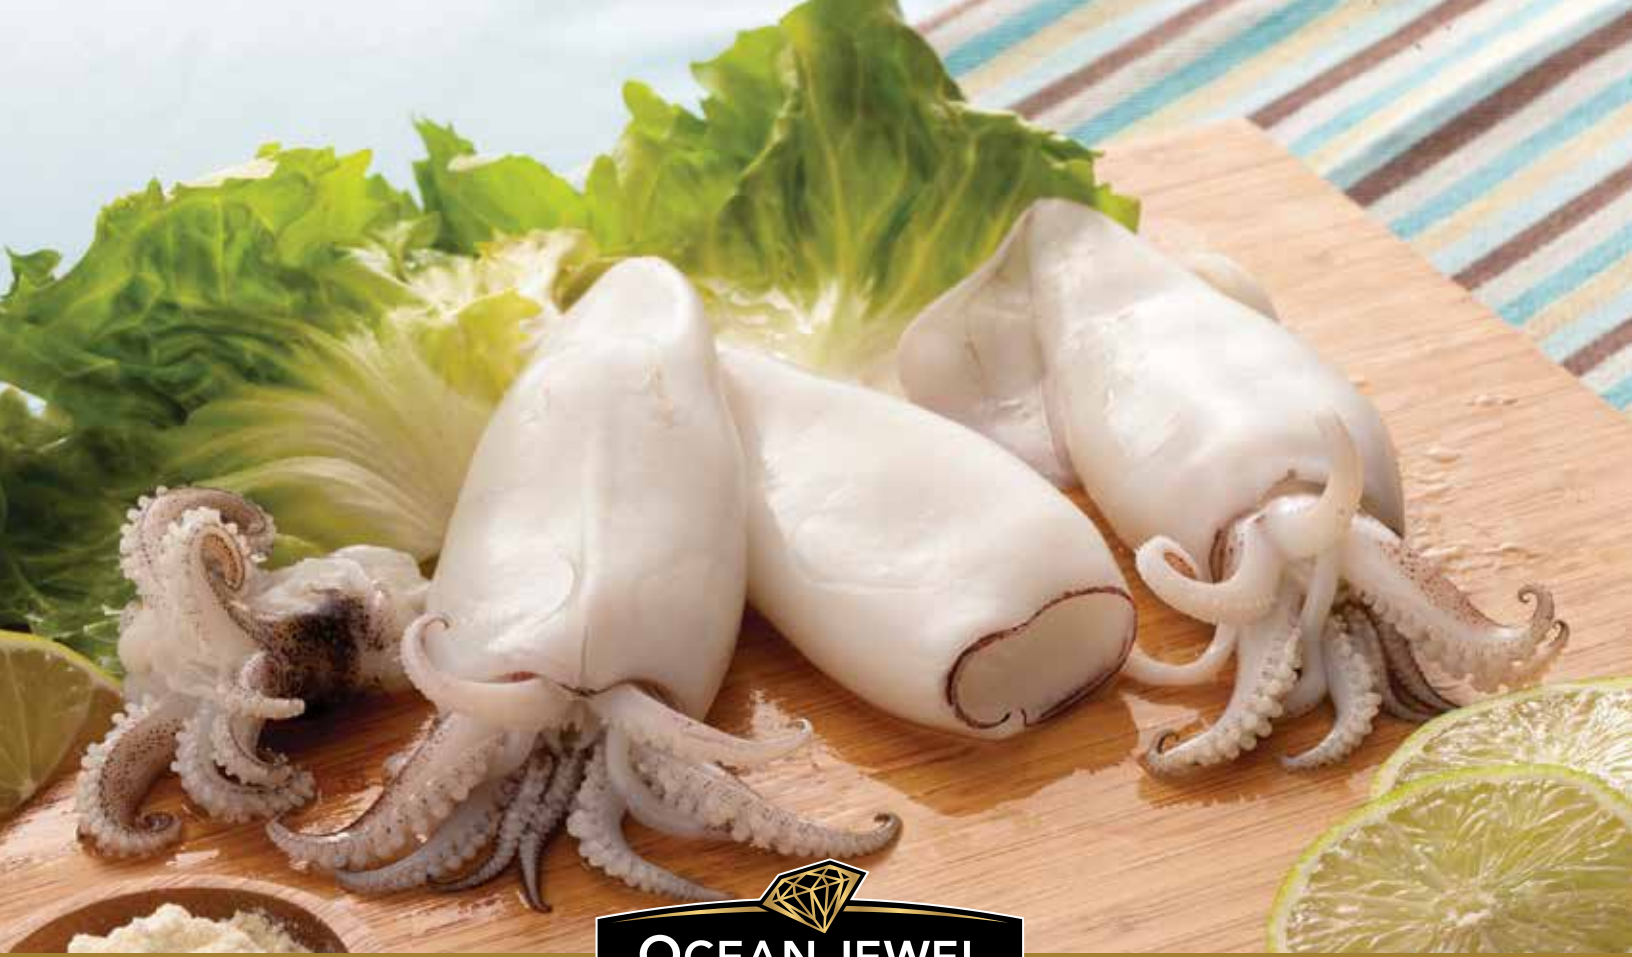

# Squid Rings

Ocean Jewel™ Calamari Rings are a consumer favourite.

- HIGHLIGHTS:**
- Fully cleaned with wing meat removed to minimize prep time
  - Evenly sized for consistent cooking

**CHEF'S TIP:** These Calamari Rings can be grilled or breaded and served with sauce, or as an entrée a top of vegetables, grains or pastas.

## Squid - Whole, Cleaned

**Ocean Jewel™ Whole, Cleaned Loligo Squid** are a popular staple in many parts of the world and a popular seafood appetizer.

- HIGHLIGHTS:**
- Quick and easy to cook
  - Extremely versatile for use in a variety of ways
  - Customize in your own kitchen