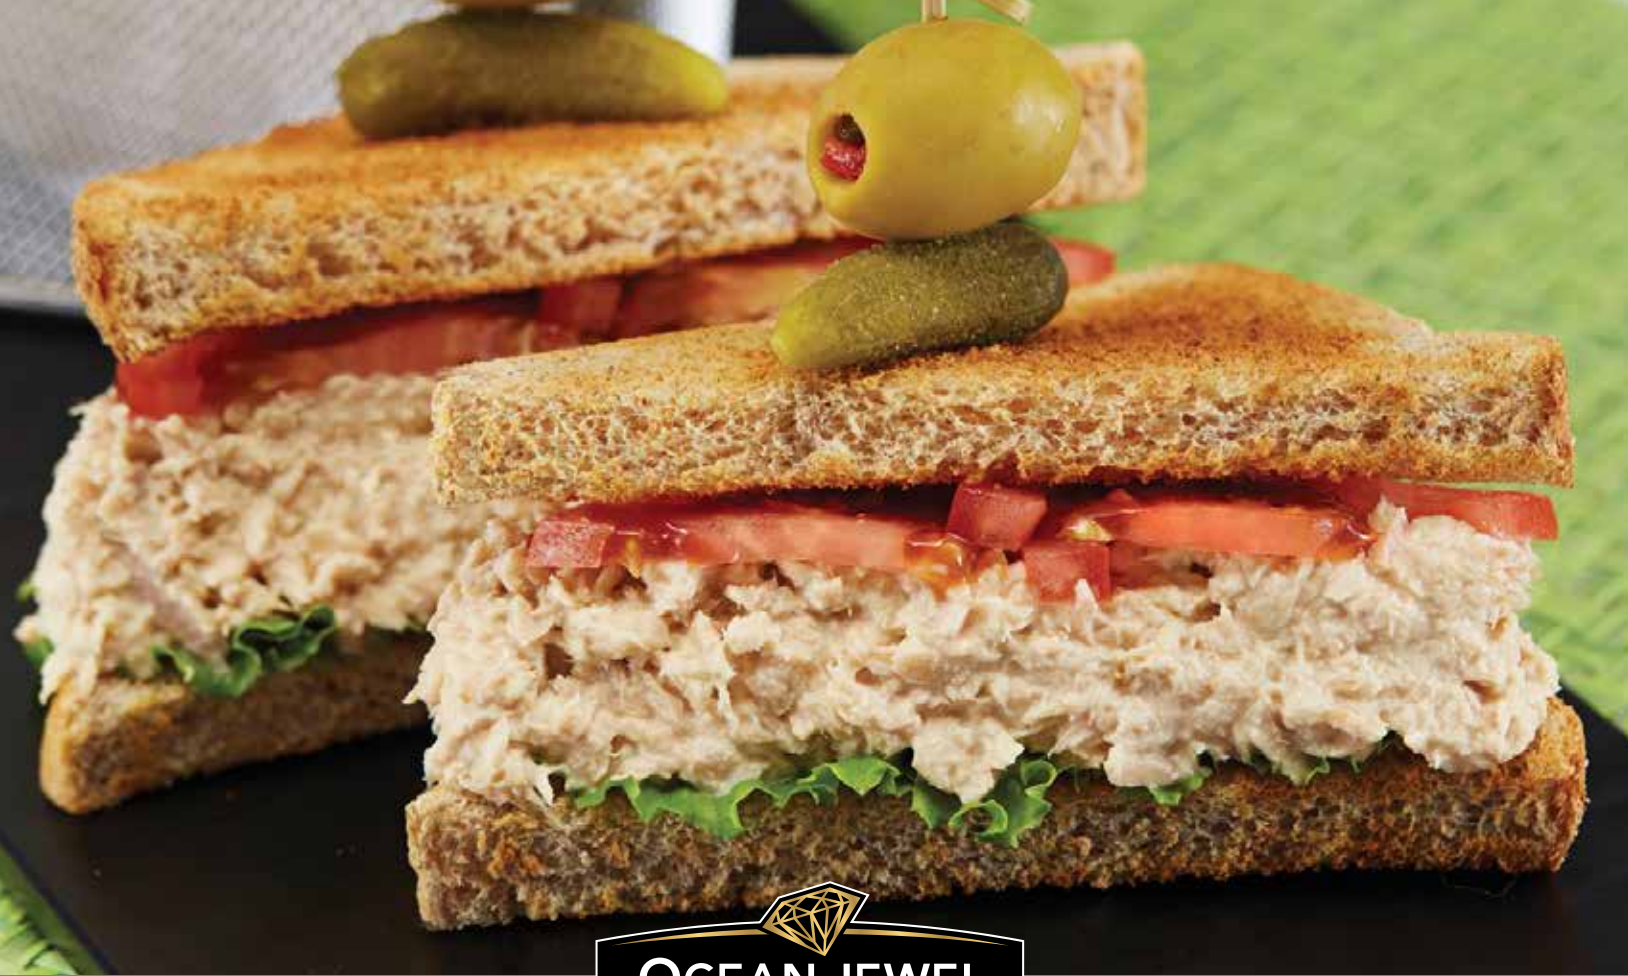

PouchPak Fish

Ocean Jewel™ PouchPak Tuna were designed with the professional foodservice operator in mind. We deliver cost savings from a no-drain package, better flavour and improved food safety versus canned fish.

1. **HIGHLIGHTS:**
2. Cooked in vegetable broth for added moisture and flavour
   - Fully consumable with no skin or bones
   - No soy, hydrolyzed vegetable protein or fillers

CHEF'S TIP: Simply tear at the convenient notch and empty contents into a bowl with no draining required.