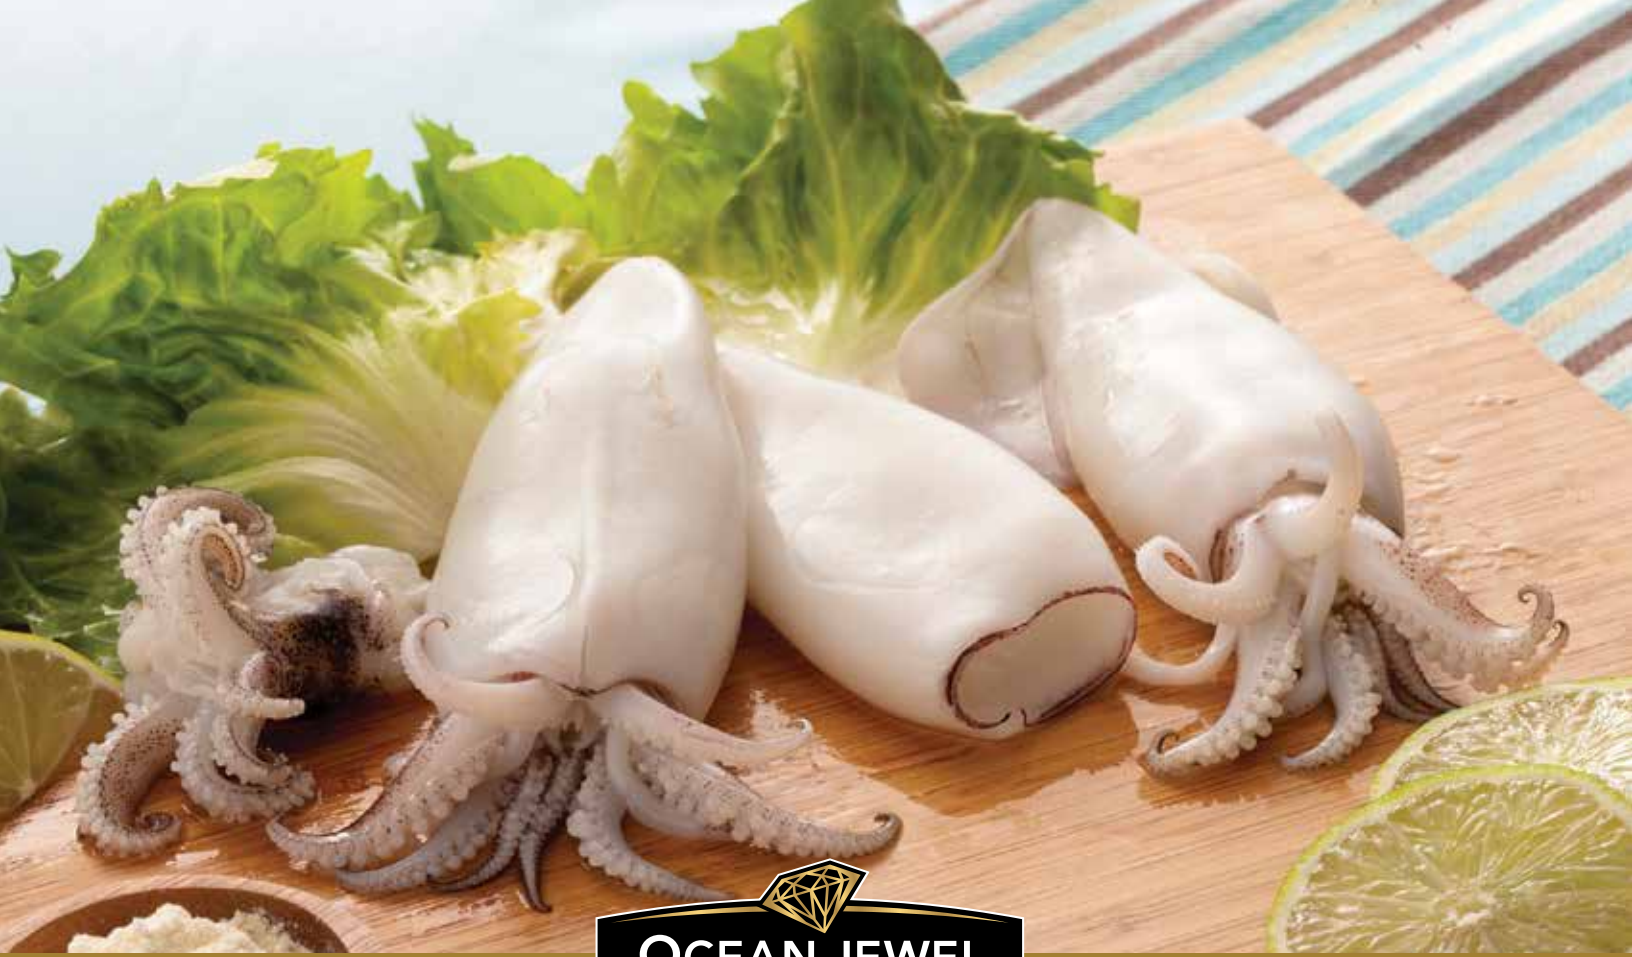

Squid Rings

Ocean Jewel™ Calamari Rings are a consumer favourite.

- HIGHLIGHTS:**
- Fully cleaned with wing meat removed to minimize prep time
 - Evenly sized for consistent cooking

CHEF'S TIP: These Calamari Rings can be grilled or breaded and served with sauce, or as an entrée a top of vegetables, grains or pastas.

Code	SCC Code	Description	Count/Size	Origin	Brand	Pack	Size
SF03697	30059371789954	Rings, Todarodes/Illex, IQF	Random	China	Ocean Jewel	4 x 5 lb	20 lb

Squid - Whole, Cleaned

Ocean Jewel™ Whole, Cleaned Loligo Squid are a popular staple in many parts of the world and a popular seafood appetizer.